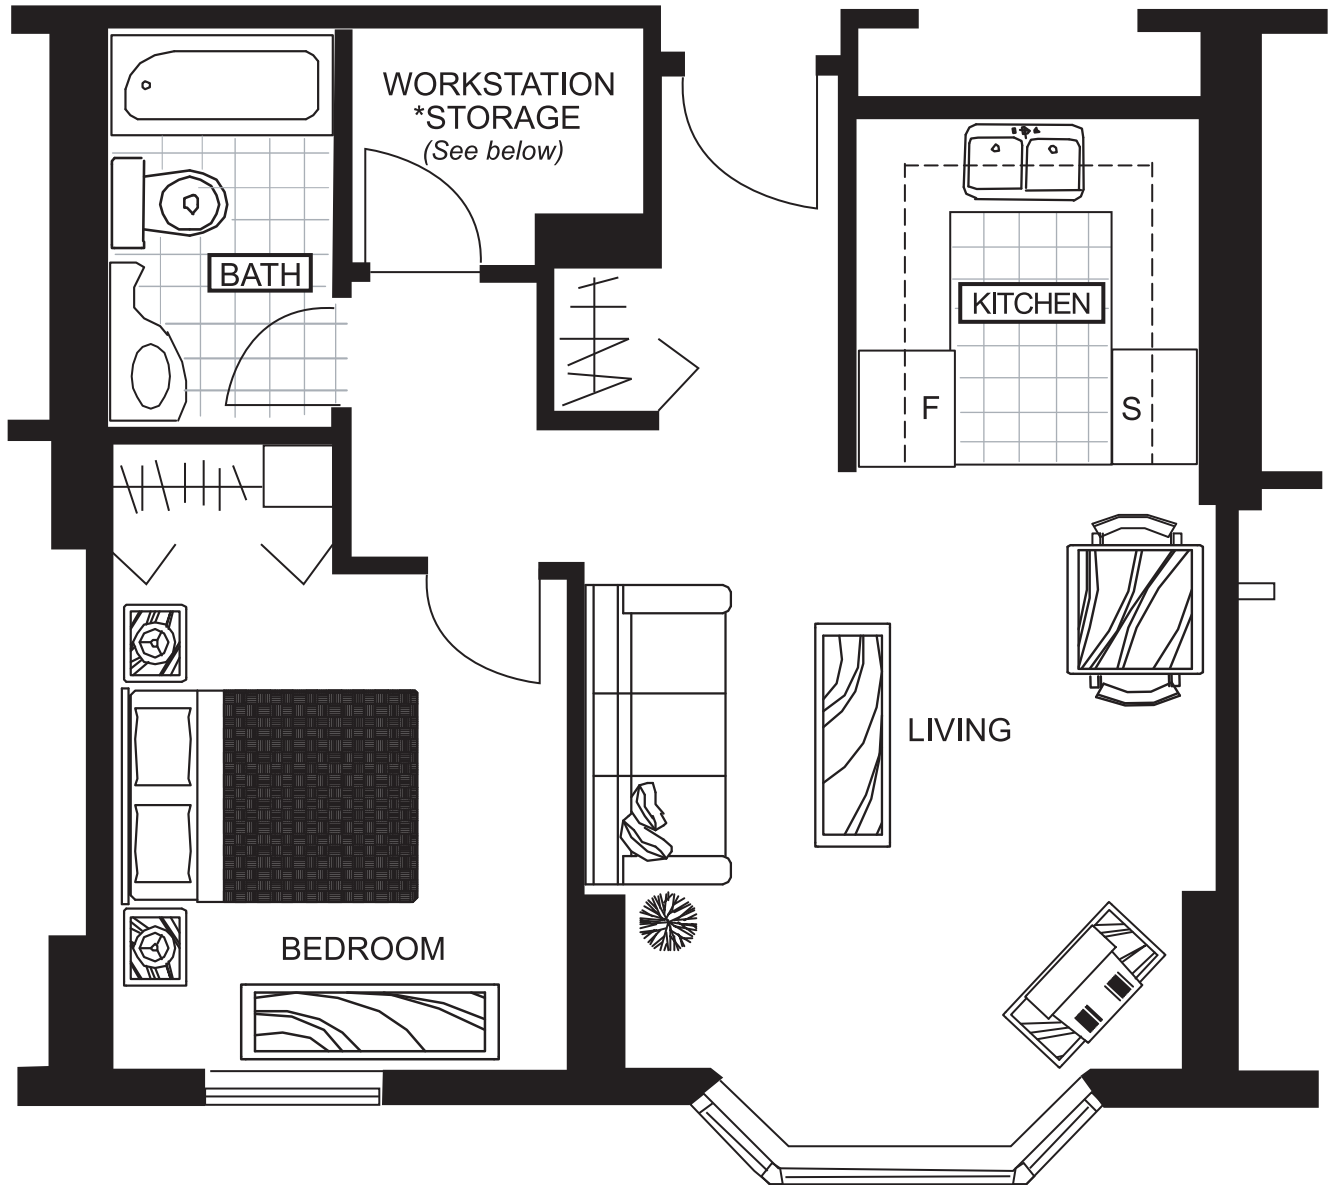

ANDERSON THOMSON TOWER

PLAN C - ONE BEDROOM

**Standard apartments feature a storage room.
Hotel suites feature a workstation.*

FOR AN APPOINTMENT TO VIEW:

POLAR DEVELOPMENTS LTD.

PHONE: 867-873-5701 FAX: 867-873-3638